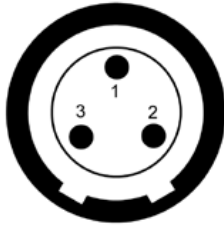

SL-35 Mark II Camera Connectors SHOWN FROM CONNECTION SIDE

24 VOLT INPUT POWER CONNECTOR

Lemo EGJ.1B.303.CLA

- 1 +24 Volts
- 2 No Connection
- 3 Ground

12 VOLT OUTPUT VIDEO POWER CONNECTOR

Fischer D 102 A051 130

- 1 Ground
- 2 +12 Volts

FISCHER 5 PIN FEMALE RECEPTACLE

Fischer D 102 A054

- 1 Ground
- 2 Remote Run IN
- 3 Encoder "A" OUT
- 4 Encoder "B" OUT
- 5 +12 Volts

24 VOLT OUTPUT POWER

Lemo ERA.1S.302.CLL

- 1 +24 Volts
- 2 Ground

FISCHER 11 PIN FEMALE RECEPTACLE

Fischer D 104 A056

- | | |
|-------------------|------------------|
| 1 Ground | 7 Remote Run IN |
| 2 Sync OUT | 8 MoCo Clock IN |
| 3 No Connection | 9 Ground |
| 4 No Connection | 10 No Connection |
| 5 Ext / Int IN | 11 +12 Volts |
| 6 Encoder "B" OUT | |