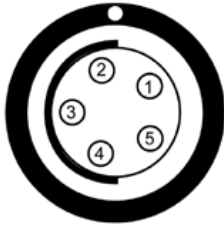

SL-35 Mark II Camera Connectors SHOWN FROM CONNECTION SIDE

24 VOLT INPUT POWER CONNECTOR

Lemo EGJ.1B.303.CLA

- 1 +24 Volts
- 2 No Connection
- 3 Ground

12 VOLT OUTPUT VIDEO POWER CONNECTOR

Fischer D 102 A051 130

- 1 Ground
- 2 +12 Volts

FISCHER 5 PIN FEMALE RECEPTACLE

Fischer D 102 A054

- 1 Ground
- 2 Remote Run IN
- 3 Encoder "A" OUT
- 4 Encoder "B" OUT
- 5 +12 Volts

24 VOLT OUTPUT POWER

Lemo ERA.1S.302.CLL

- 1 +24 Volts
- 2 Ground

FISCHER 11 PIN FEMALE RECEPTACLE

Fischer D 104 A056

- | | |
|-------------------|------------------|
| 1 Ground | 7 Remote Run IN |
| 2 Sync OUT | 8 MoCo Clock IN |
| 3 No Connection | 9 Ground |
| 4 No Connection | 10 No Connection |
| 5 Ext / Int IN | 11 +12 Volts |
| 6 Encoder "B" OUT | |