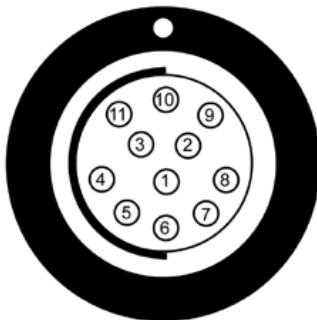

- 1 Ground
- 2 +12 Volts

FISCHER 5 PIN FEMALE RECEPTACLE

Fischer D 102 A054

- 1 Ground
- 2 Remote Run IN
- 3 Encoder "A" OUT
- 4 Encoder "B" OUT
- 5 +12 Volts

24 VOLT OUTPUT POWER

Lemo ERA.1S.302.CLL

- 1 +24 Volts
- 2 Ground

FISCHER 11 PIN FEMALE RECEPTACLE

Fischer D 104 A056

- | | |
|-------------------|------------------|
| 1 Ground | 7 Remote Run IN |
| 2 Sync OUT | 8 MoCo Clock IN |
| 3 No Connection | 9 Ground |
| 4 No Connection | 10 No Connection |
| 5 Ext / Int IN | 11 +12 Volts |
| 6 Encoder "B" OUT | |